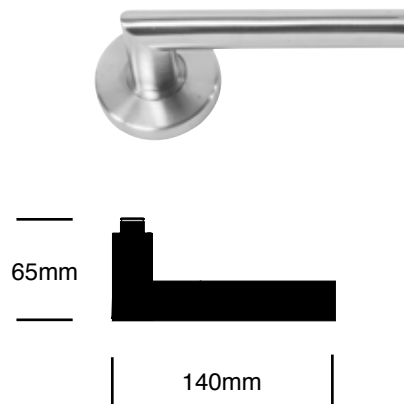

3000 Series Designer Lever Designs

101 MATISSE*

102 PICASSO*

113 DALI*

116 MONDRIAN*

119 LOGAN

126 STELLA

* Note: Handed lever