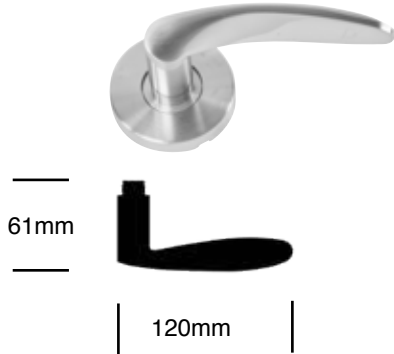

3000 Series Designer Lever Designs

101 MATISSE*

102 PICASSO*

113 DALI*

116 MONDRIAN*

119 LOGAN

126 STELLA

* Note: Handed lever