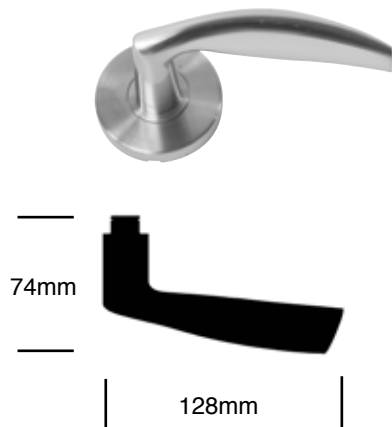

3000 Series Designer Lever Designs

101 MATISSE*

102 PICASSO*

113 DALI*

116 MONDRIAN*

119 LOGAN

126 STELLA

* Note: Handed lever