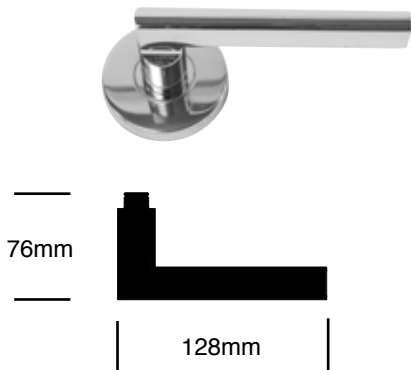

3000 Series Designer Lever Designs

101 MATISSE*

102 PICASSO*

113 DALI*

116 MONDRIAN*

119 LOGAN

126 STELLA

* Note: Handed lever