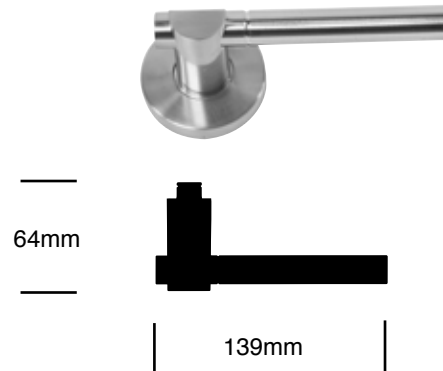

3000 Series Designer Lever Designs

101 MATISSE*

102 PICASSO*

113 DALI*

116 MONDRIAN*

119 LOGAN

126 STELLA

* Note: Handed lever