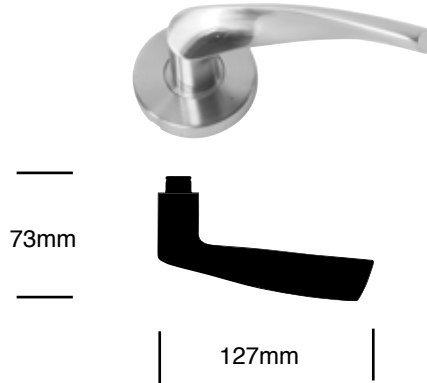

3000 Series Designer Lever Designs

101 MATISSE*

102 PICASSO*

113 DALI*

116 MONDRIAN*

119 LOGAN

126 STELLA

* Note: Handed lever