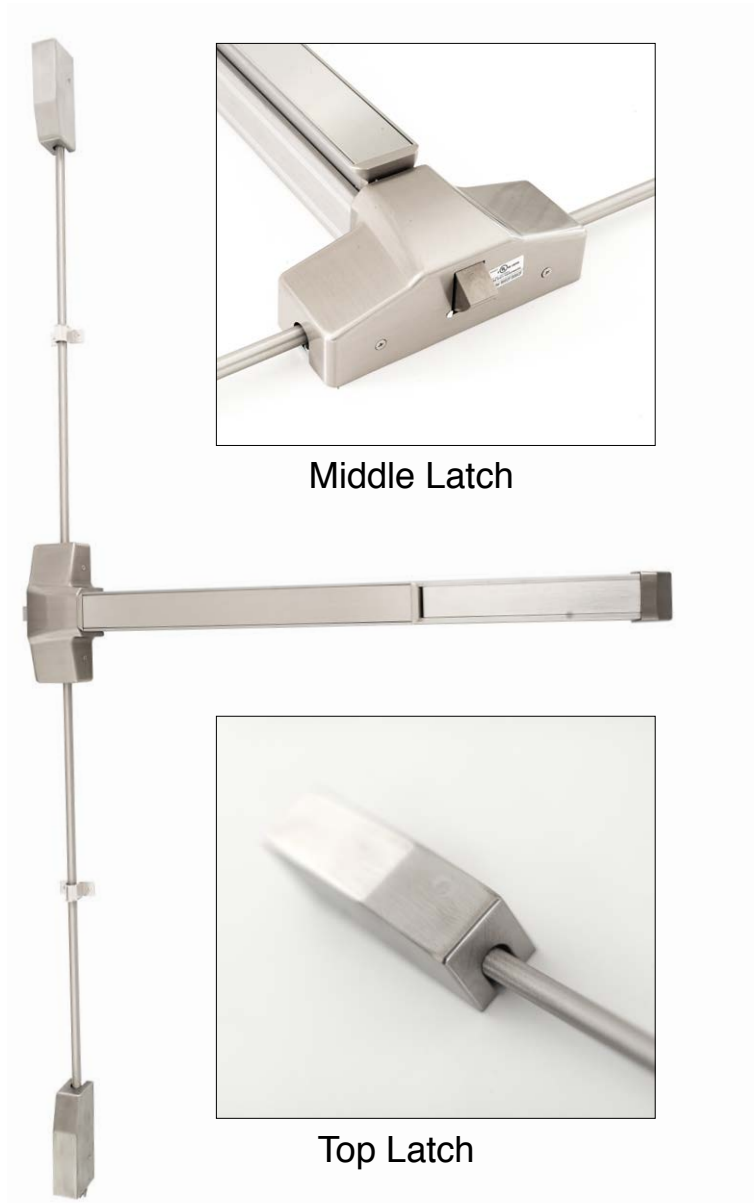

**ANSI/BHMA Grade 1 - 8000 Series Wide Stile**

SERIES	PART NO.	DESCRIPTION	FINISH	LIST PRICE
8800 Series	8860S-RD	3 Point Latching, Non Fire Rated	26D	\$1300.00
8800 Series	8860F-RD	3 Point Latching, Fire Rated	26D	\$1400.00

Middle Latch

Top Latch