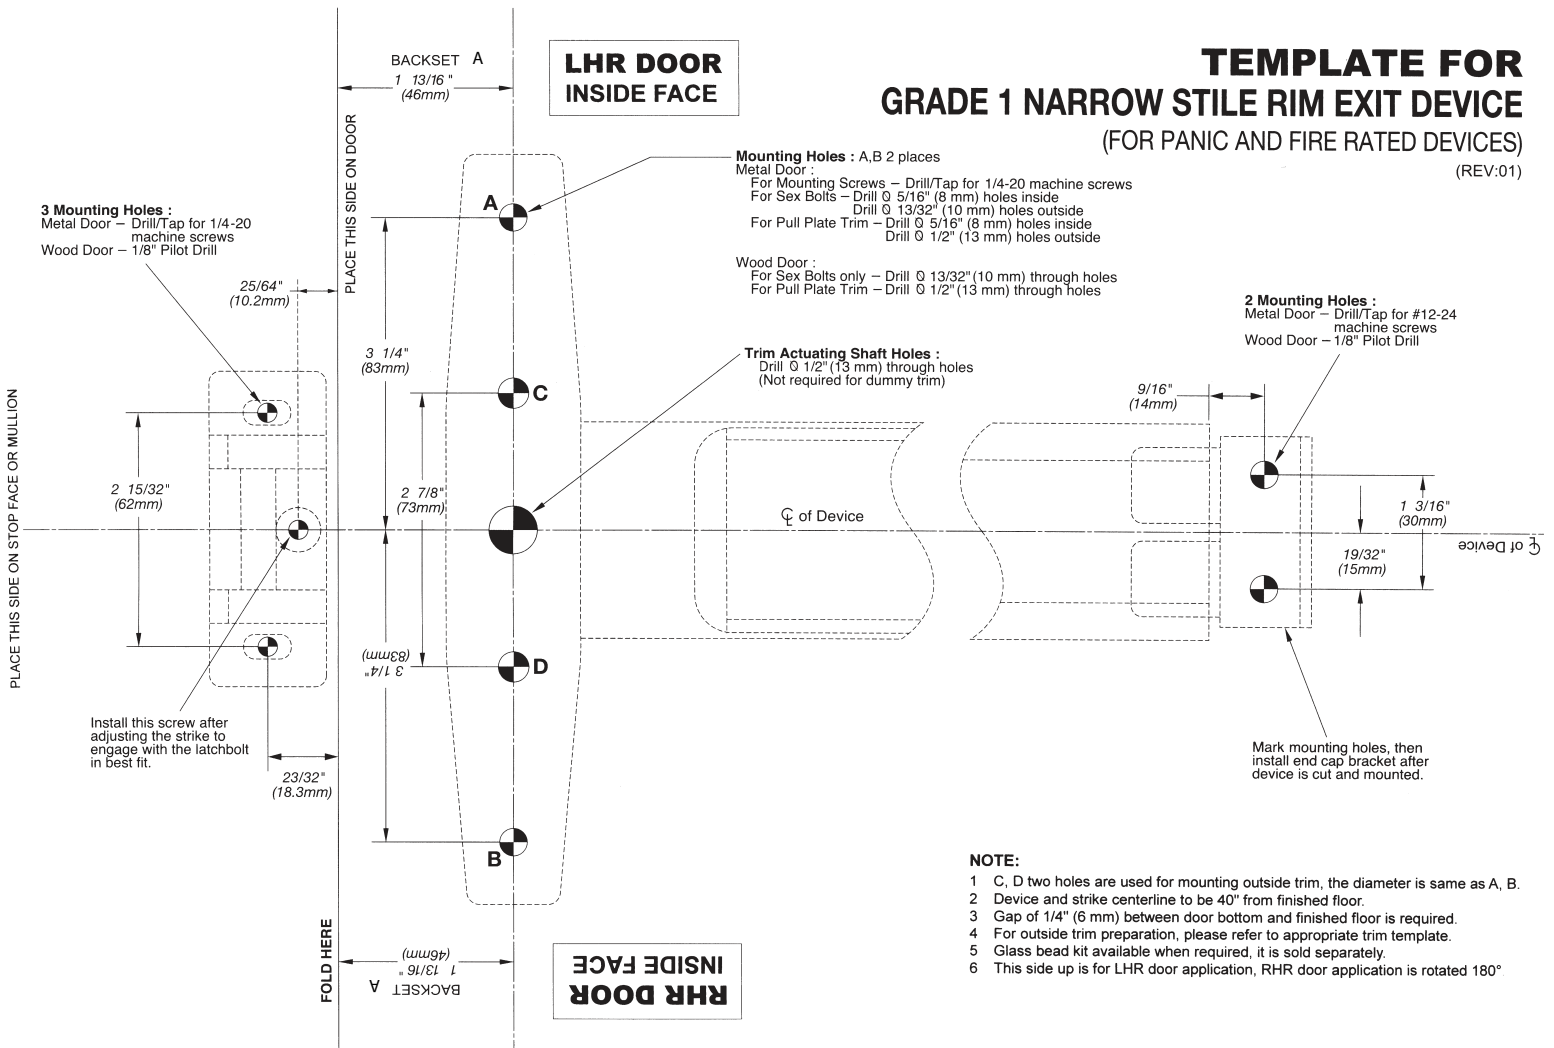

TEMPLATE FOR GRADE 1 NARROW STILE RIM EXIT DEVICE

(FOR PANIC AND FIRE RATED DEVICES)

(REV:01)

Note A: Backset is from face of stop

Not to Scale