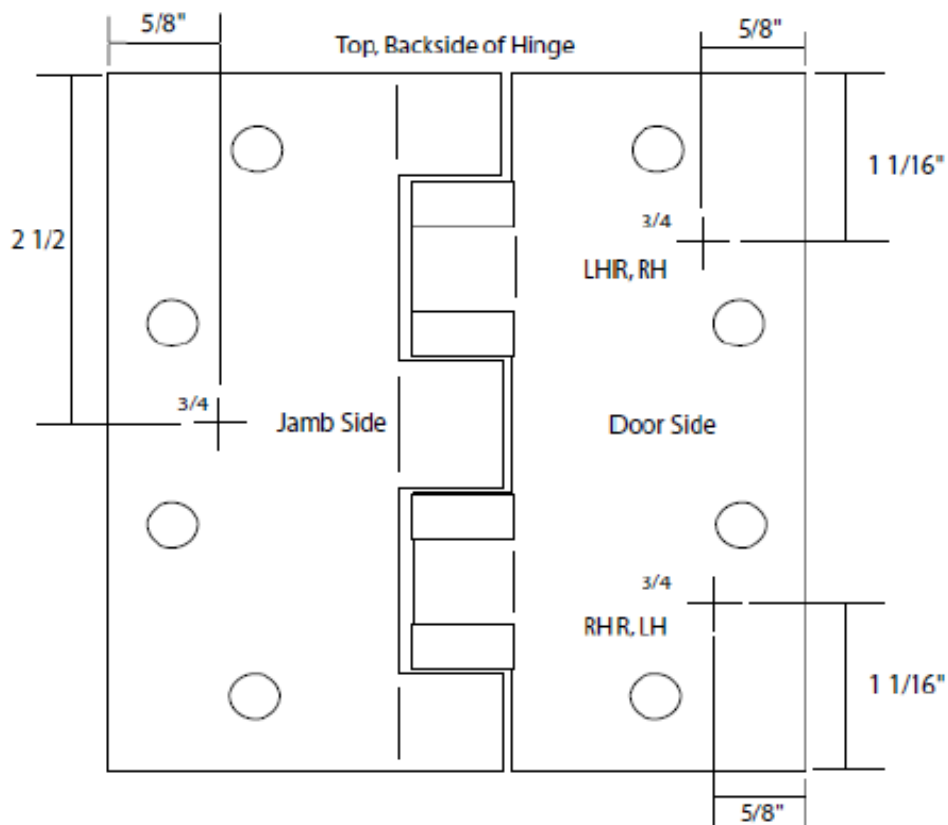

ETH4540 (2,4,6,8,10,12 wire)  
ETH4545 (2,4,6,8,10,12 wire)  
ETH4550 (2,4,6,8,10,12 wire)  
ETH4560 (2,4,6,8,10,12 wire)

Not to Scale

The use of non-clutching impact drivers to install this hardware will automatically void the warranty.

ETH5040 (2,4,6,8,10,12 wire)  
ETH5045 (2,4,6,8,10,12 wire)  
ETH5050 (2,4,6,8,10,12 wire)  
ETH5060 (2,4,6,8,10,12 wire)

⊕ = wire access hole

Not to Scale

The use of non-clutching impact drivers to install this hardware will automatically void the warranty.