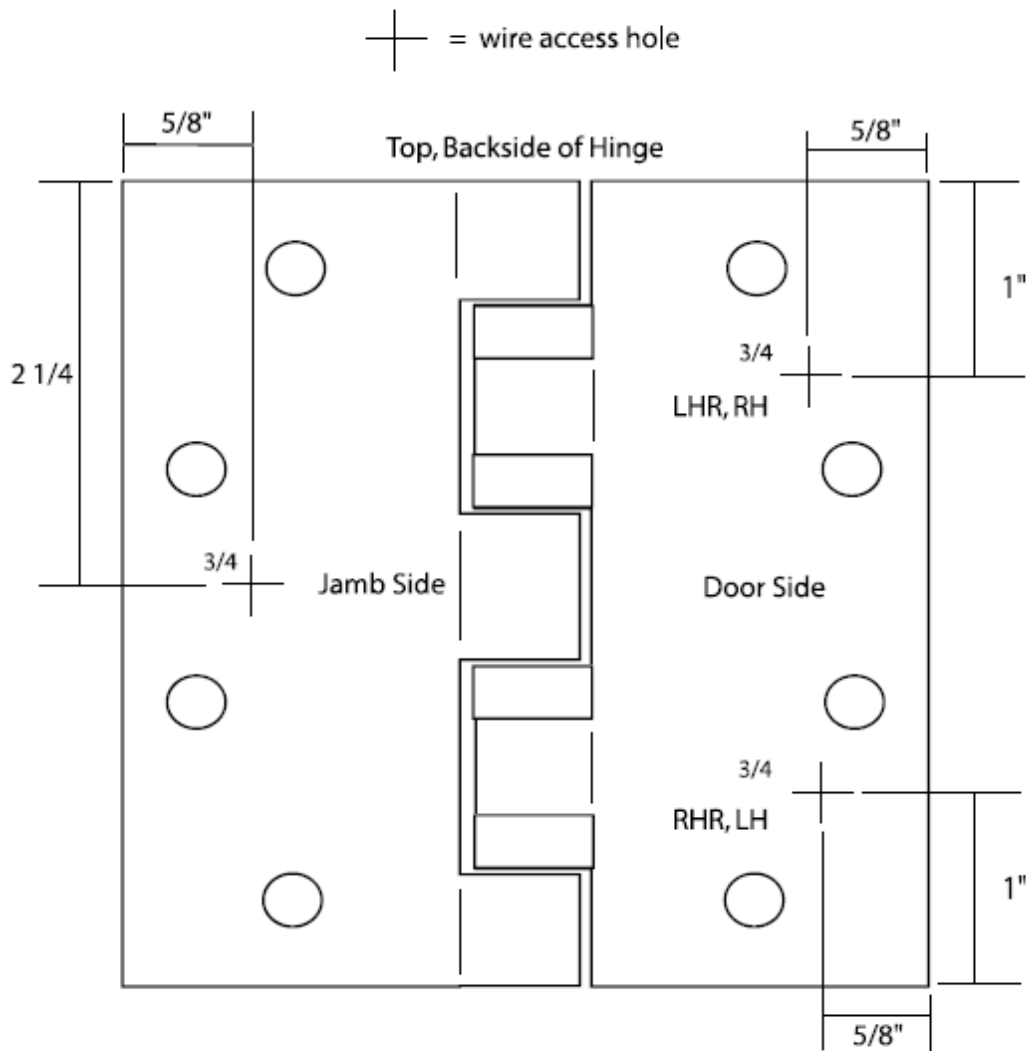

ETH4540 (2,4,6,8,10,12 wire)  
ETH4545 (2,4,6,8,10,12 wire)  
ETH4550 (2,4,6,8,10,12 wire)  
ETH4560 (2,4,6,8,10,12 wire)

Not to Scale

The use of non-clutching impact drivers to install this hardware will automatically void the warranty.

ETH5040 (2,4,6,8,10,12 wire)  
ETH5045 (2,4,6,8,10,12 wire)  
ETH5050 (2,4,6,8,10,12 wire)  
ETH5060 (2,4,6,8,10,12 wire)

⊕ = wire access hole

Not to Scale

The use of non-clutching impact drivers to install this hardware will automatically void the warranty.