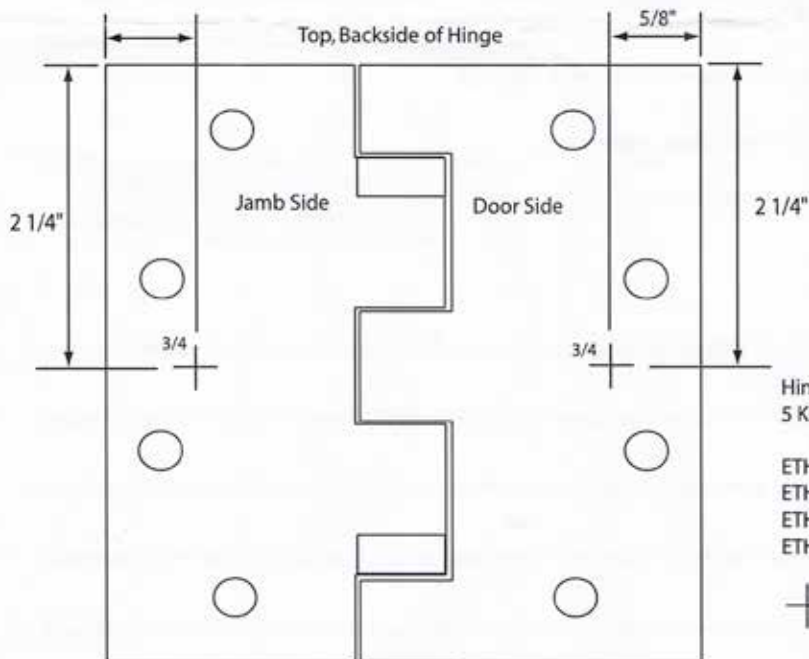

ETH4040 (2,4,6,8,10, 12wire)  
 ETH4045 (2,4,6,8,10, 12wire)  
 ETH4050 (2,4,6,8,10, 12wire)  
 ETH4060 (2,4,6,8,10, 12wire)

+ = wire access hole

Hinge Template For:  
 5 Knuckle Standard Weight

ETH4540 (2,4,6,8,10,12 wire)  
 ETH4545 (2,4,6,8,10,12 wire)  
 ETH4550 (2,4,6,8,10,12 wire)  
 ETH4560 (2,4,6,8,10,12 wire)

+ = wire access hole

The use of non-clutching impact drivers to install this hardware will automatically void the warranty.