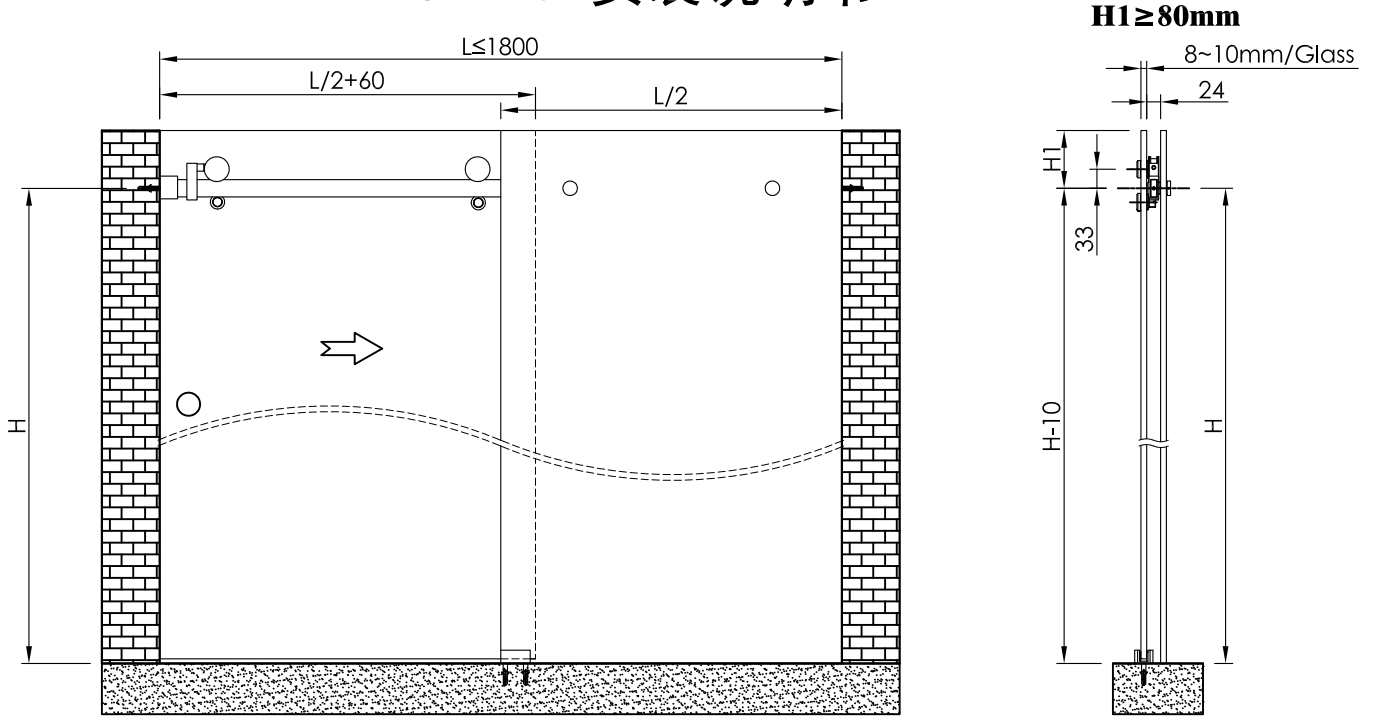

**SR-101 安装说明书**

**Moving glass cutting**

**Fixed glass cutting**

Not to Scale

The use of non-clutching impact drivers to install this hardware will automatically void the warranty.