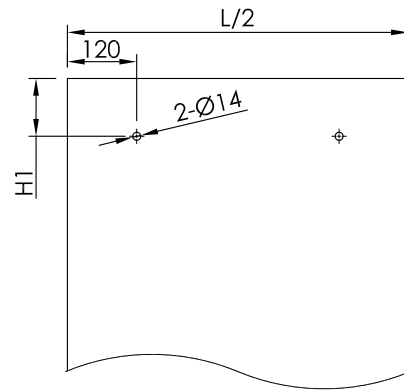

**SR-101 安装说明书**

**Moving glass cutting**

**Fixed glass cutting**

Not to Scale

The use of non-clutching impact drivers to install this hardware will automatically void the warranty.