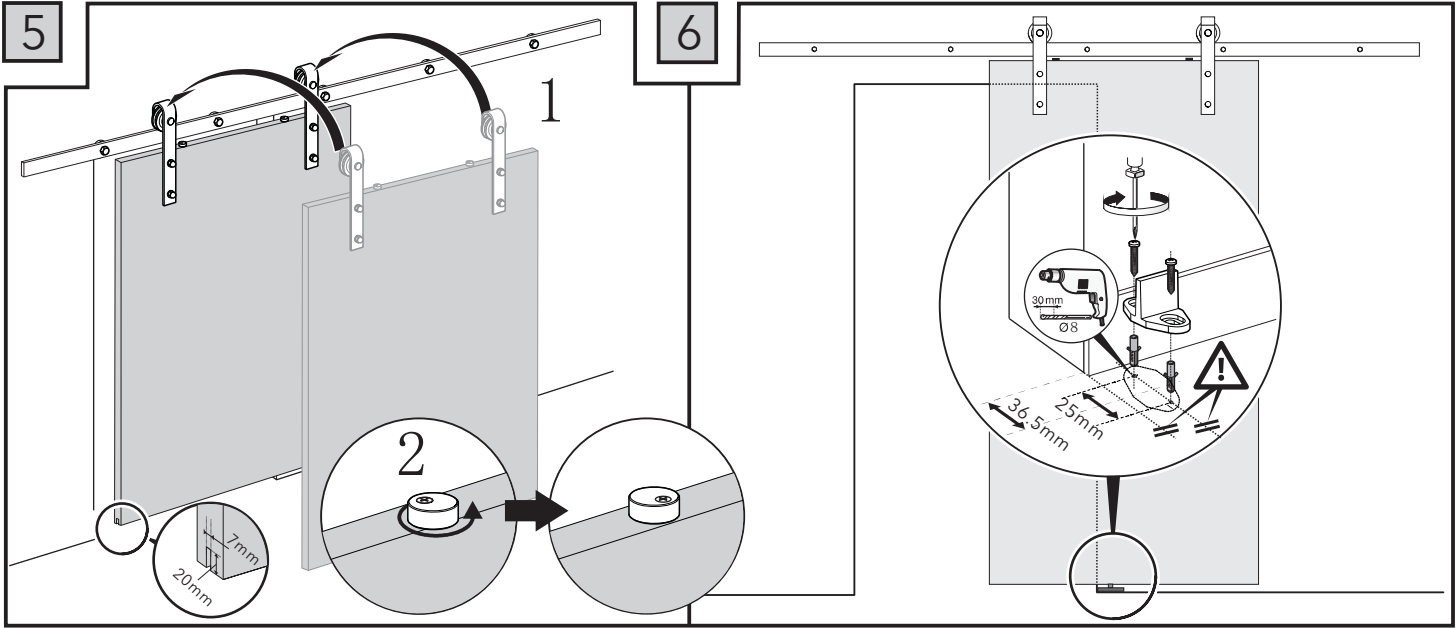

Not to Scale

The use of non-clutching impact drivers to install this hardware will automatically void the warranty.

**WB700/TR07-W1 Installation Instruction For Wooden Door**

- 2000=78.74"
- 450=17.72"
- 100=3.94"
- 43=1.69"
- 40=1.57"
- 90=3.54"
- 150=5.91"