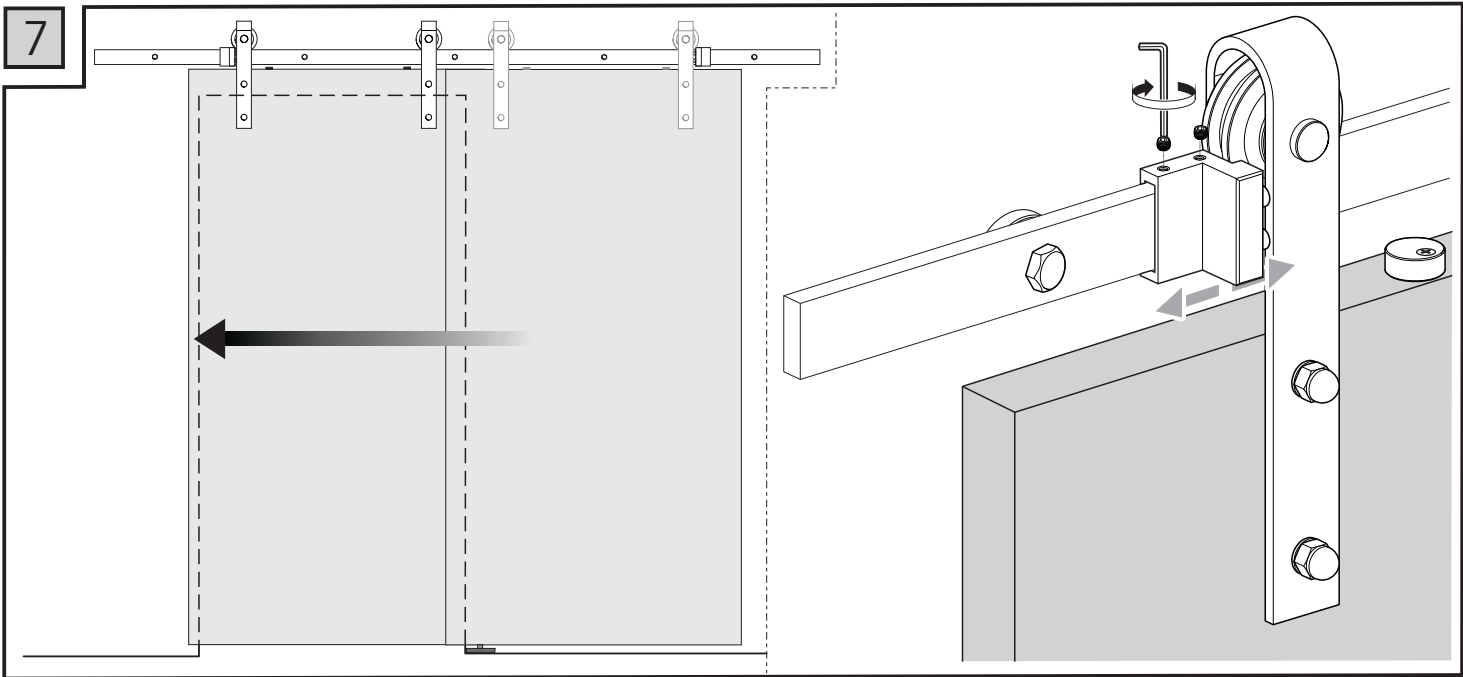

Not to Scale

The use of non-clutching impact drivers to install this hardware will automatically void the warranty.

**WB700/TR07-W1 Installation Instruction For Wooden Door**

- 2000=78.74"
- 450=17.72"
- 100=3.94"
- 43=1.69"
- 40=1.57"
- 90=3.54"
- 150=5.91"