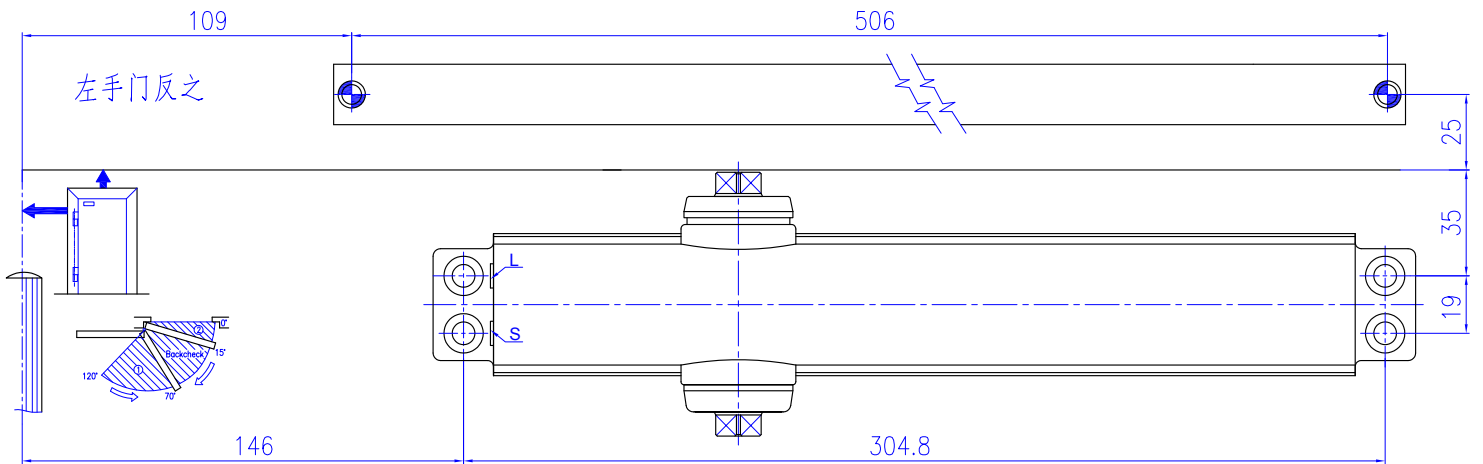

LH816 WITH TRACK ARM TOP JAMB INSTALLATION INSTRUCTIONS

Not to Scale

The use of non-clutching impact drivers to install this hardware will automatically void the warranty.
 All product specifications are subject to change.

LH816 WITH TRACK ARM STANDARD INSTALLATION INSTRUCTIONS

Not to Scale

The use of non-clutching impact drivers to install this hardware will automatically void the warranty.
 All product specifications are subject to change.