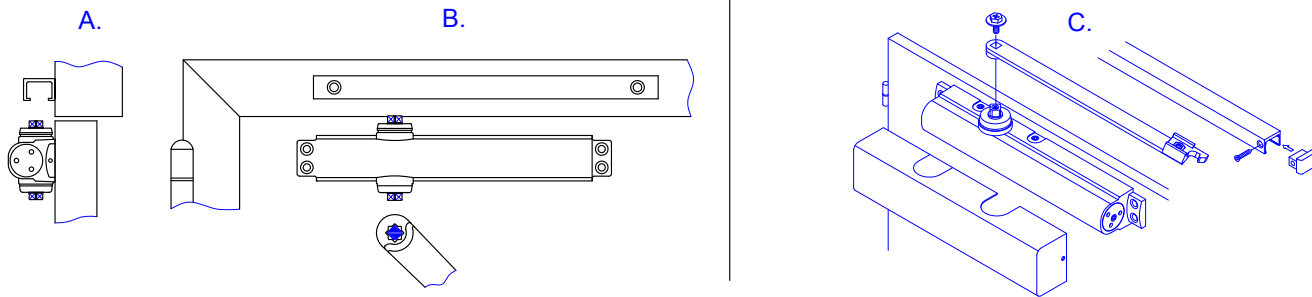

LH816 WITH TRACK ARM TOP JAMB INSTALLATION INSTRUCTIONS

Not to Scale

The use of non-clutching impact drivers to install this hardware will automatically void the warranty.
 All product specifications are subject to change.

LH816 WITH TRACK ARM STANDARD INSTALLATION INSTRUCTIONS

Not to Scale

The use of non-clutching impact drivers to install this hardware will automatically void the warranty.
 All product specifications are subject to change.