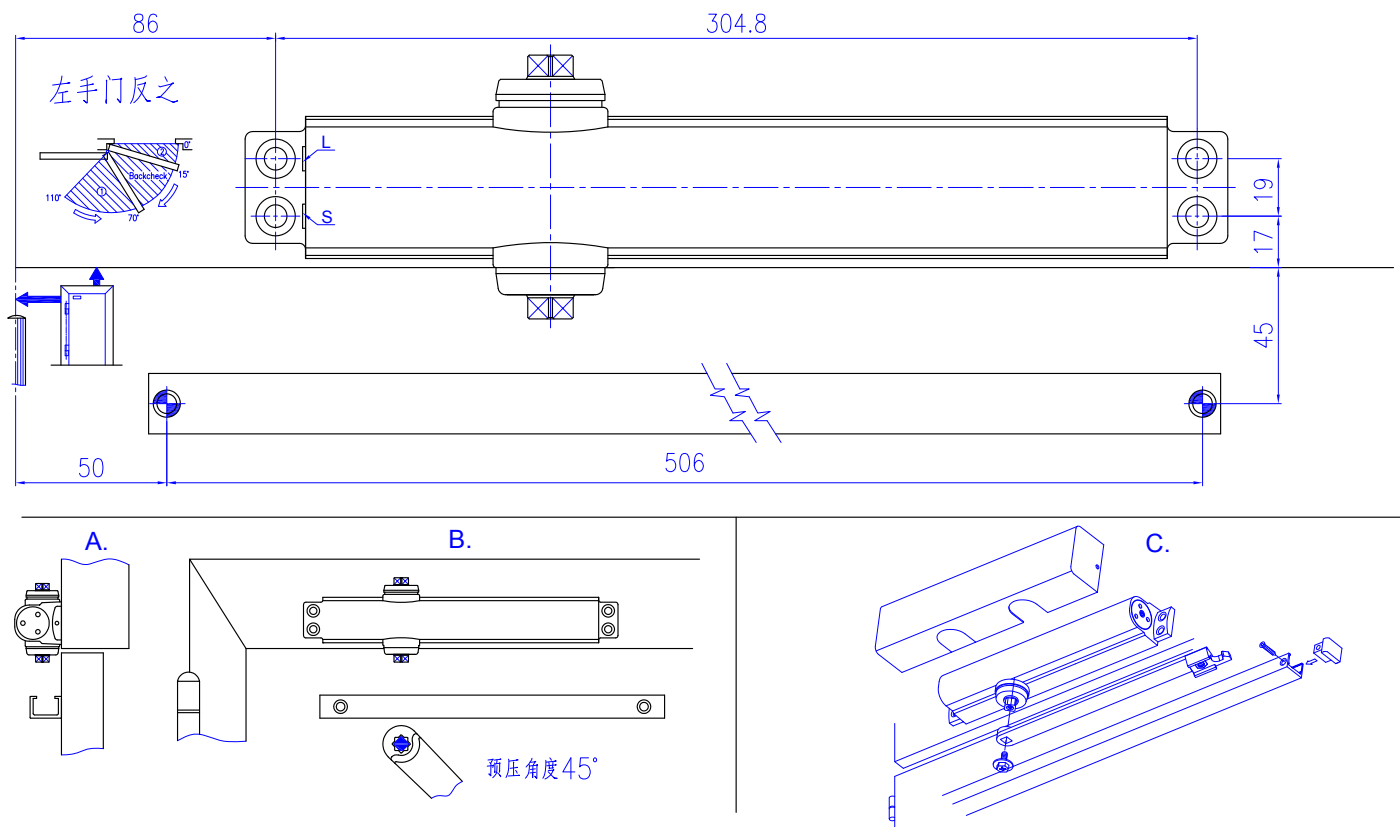

LH816 WITH TRACK ARM TOP JAMB INSTALLATION INSTRUCTIONS

Not to Scale

The use of non-clutching impact drivers to install this hardware will automatically void the warranty.
 All product specifications are subject to change.

LH816 WITH TRACK ARM STANDARD INSTALLATION INSTRUCTIONS

Not to Scale

The use of non-clutching impact drivers to install this hardware will automatically void the warranty.
 All product specifications are subject to change.