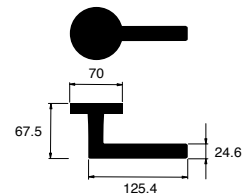

LH2000 Series Now 6 Designs

Features

- Attractive lever designs
- Square(SQ) and round roses available
- Field reversible
- Dual 2 $\frac{3}{8}$ " - 2 $\frac{3}{4}$ " Backset
- 2 $\frac{1}{8}$ " prep
- Dual Radius Corner 1" X 2 $\frac{1}{4}$ " Faceplate/ Drive in latch
- Full lip Strike Standard
- Up & down lever actuation
- Passage LH2001
- Push button privacy function LH2022
- Single side dummy LH2093
  (Priced each packed 2 per box)
- Solid feel featuring all metal construction
- Fits 1 $\frac{3}{8}$ " to 1 $\frac{3}{4}$ " doors
- Exposed mounting screws on inside rose for simple, intuitive installation

Miro C15

Available Finishes

C19/622
Flat Black

C15/619
Satin Nickel

.....