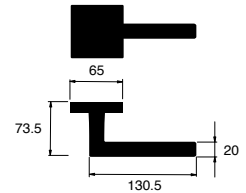

Houston SQ C15