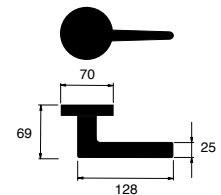

Vancouver C15