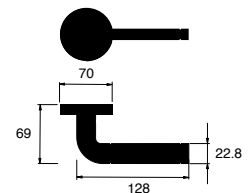

## Features

- ▶ Attractive lever designs
- ▶ Square(SQ) and round roses available
- ▶ Field reversible
- ▶ Dual 2 $\frac{3}{8}$ " - 2 $\frac{3}{4}$ " Backset
- ▶ 2 $\frac{1}{8}$ " prep
- ▶ Dual Radius Corner 1" X 2 $\frac{1}{4}$ " Faceplate/ Drive in latch
- ▶ Full lip Strike Standard
- ▶ Up & down lever actuation
- ▶ Passage LH2001
- ▶ Push button privacy function LH2022
- ▶ Single side dummy LH2093  
(Priced each packed 2 per box)
- ▶ Solid feel featuring all metal construction
- ▶ Fits 1 $\frac{3}{8}$ " to 1 $\frac{3}{4}$ " doors
- ▶ Exposed mounting screws on inside rose for simple, intuitive installation

**Muna C15**

**Houston SQ C15**

**Stella C19**

**Miro C15**

**Vancouver C15**

**Logan SQ C19**