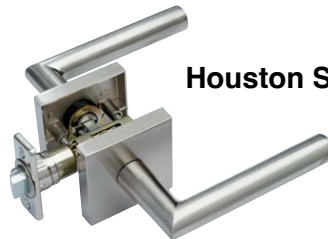

Houston SQ C15