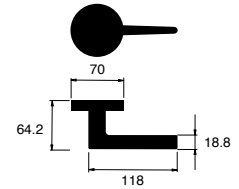

Houston SQ C15