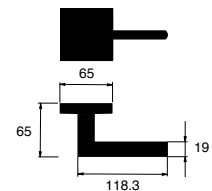

LH2000 Series Now 6 Designs

Features

- Attractive lever designs
- Square(SQ) and round roses available
- Field reversible
- Dual 2 $\frac{3}{8}$ " - 2 $\frac{3}{4}$ " Backset
- 2 $\frac{1}{8}$ " prep
- Dual Radius Corner 1" X 2 $\frac{1}{4}$ " Faceplate/ Drive in latch
- Full lip Strike Standard
- Up & down lever actuation
- Passage LH2001
- Push button privacy function LH2022
- Single side dummy LH2093
  (Priced each packed 2 per box)
- Solid feel featuring all metal construction
- Fits 1 $\frac{3}{8}$ " to 1 $\frac{3}{4}$ " doors
- Exposed mounting screws on inside rose for simple, intuitive installation

Available Finishes

C19/622
Flat Black

C15/619
Satin Nickel

.....