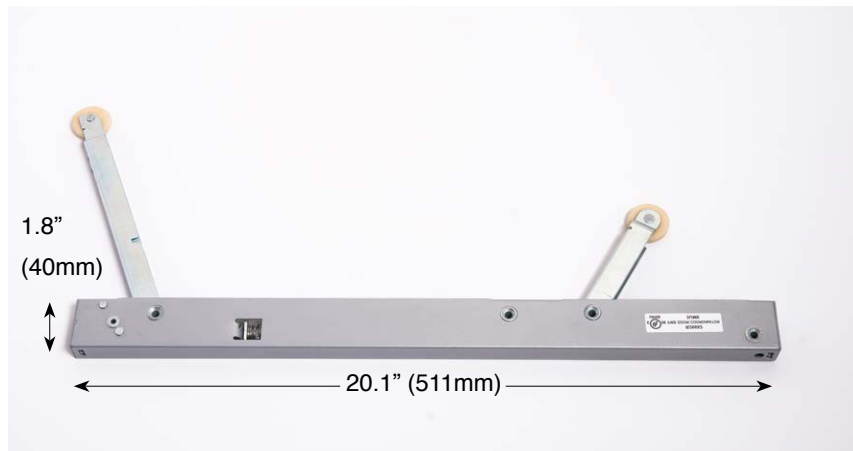

LHSMC-410

Features

- ▶ Surface installed door co-ordinator for pairs of fire rated doors
- ▶ Purely mechanical door co-ordinator
- ▶ Non-handed
- ▶ Surface installation
- ▶ Ensures the correct sequence of door closing
- ▶ cUL listed for use with pair of swinging fire doors incorporating an astragal
- ▶ Up to 8' (2438mm) pairs of fire doors

Regulating Arm

Adjustable Length

Max 9.2" (234mm)

Min 7.7" (196mm)

Inactive Arm

3.9" (99mm)

0.79" (20mm) Thick

FOR MORE VISIT US ONLINE