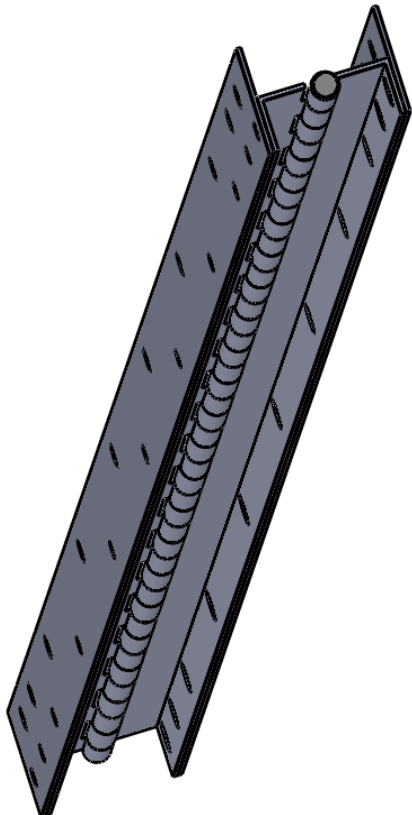

## Double acting continuous hinge

## Model

- Double acting stainless steel hinge.
- 32D finish.
- None handed.
- Can be ordered any length up to 10'
- Eliminate the need for pivots.

All product specifications are subject to change.