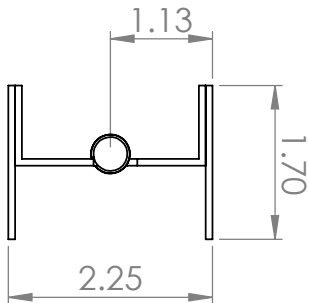

## Model

- Double acting stainless steel hinge.
- 32D finish.
- None handed.
- Can be ordered any length up to 10'
- Eliminate the need for pivots.

All product specifications are subject to change.