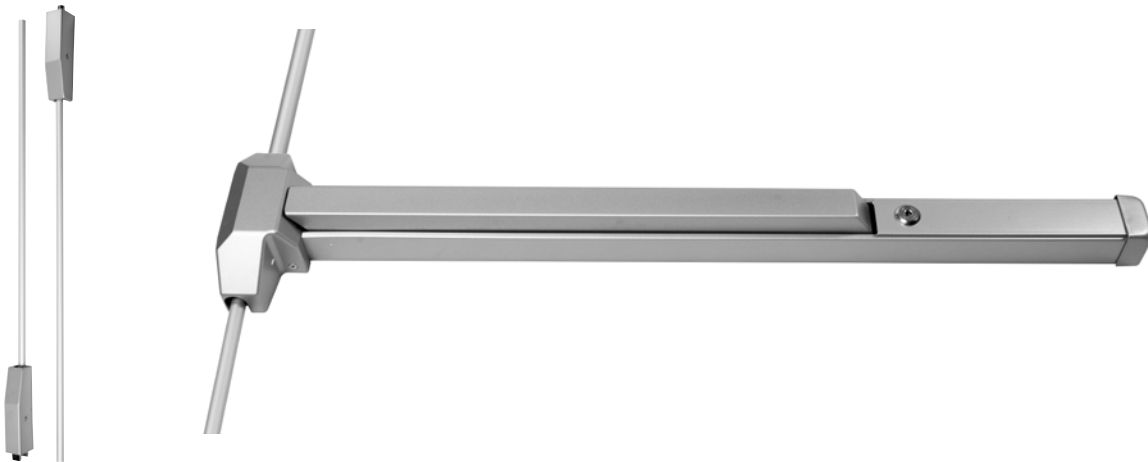

EXIT DEVICES

5000 Series Economy Exit Devices

5510S WIDE STILE DESIGN PANIC RIM EXIT DEVICE (SHOWN)

5510F WIDE STILE DESIGN FIRE RIM EXIT DEVICE

5530S WIDE STILE DESIGN PANIC SVR EXIT DEVICE (SHOWN)

5530F WIDE STILE DESIGN FIRE SVR EXIT DEVICE

These two models are wide stile design, UL listed Panic or Fire Exit Hardware