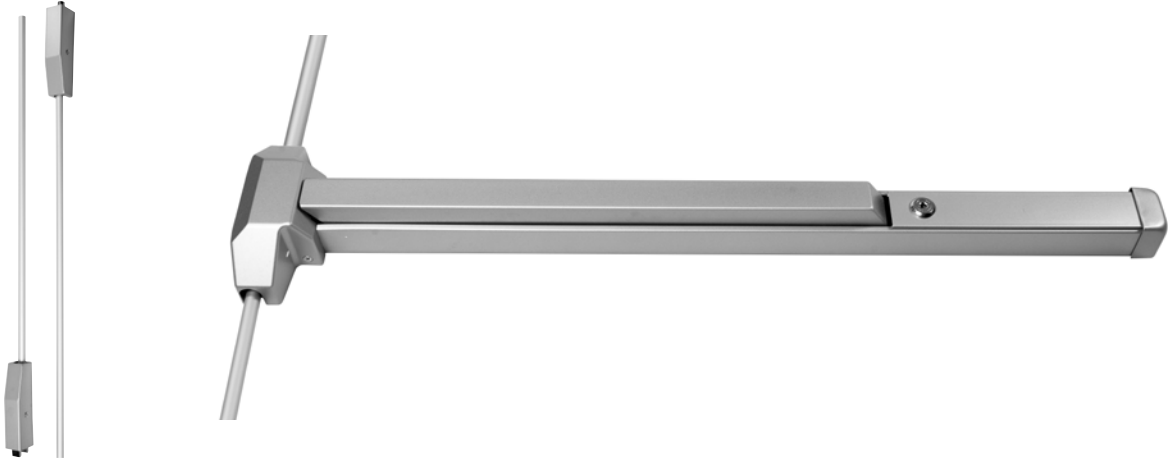

EXIT DEVICES

5500 Series Economy Exit Devices

5530S WIDE STILE DESIGN PANIC SVR EXIT DEVICE - FOR WIDE STILE AND FLUSH DOORS

5530F WIDE STILE DESIGN FIRE SVR EXIT DEVICE - FOR WIDE STILE FIRE LABELLED DOORS*

* LBR Available

APPLICATIONS

- For use on single doors or double doors without mullion. Fire rated on 4' x 8' single doors or 8' x 8' double fire rated doors.
- Fasteners provided for standard 1-3/4" (44mm) thick hollow metal or wood doors. Please specify if door is greater than 1-3/4".
- Minimum Stile width: 3-1/2" (90mm)

Strikes

534 TOP STRIKE

Applied to surface of stop. Hardened steel, plated

537 BOTTOM STRIKE

Non-ferrous Alloy plated

EXIT DEVICES

LAWRENCEHARDWARE.COM

5000 Series

5500 Series Device Length

The device lengths are suitable for 36" or 48" doors without cutting

SHORT 36"

device is 32" (813mm) long with a 20" (508mm) push bar.
This size device can be cut down to 26" (660mm)