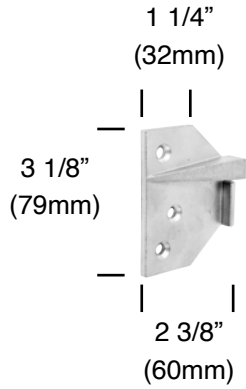

## Double Door Strike (Sold Separately)

**710**

### 5000 SERIES SHIM KITS

1/8" thick shim plates for use on door with glass bead. Foot print matches 5000 series. Devices as specified (5500 or 5600)