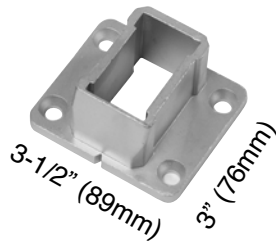

Mullion Brackets

752F TOP

755F (BOTTOM)

Strikes (Sold Separately)

688

689