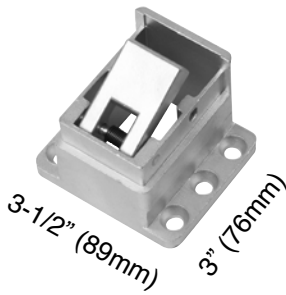

Mullion Brackets

752F TOP

755F (BOTTOM)

Strikes (Sold Separately)

688

689