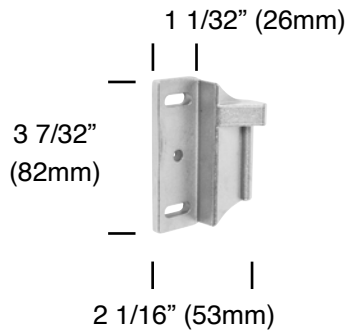

Mortise Strikes

STANDARD LIP

818

828

SHORT LIP

831

832

Double Door Strike (Sold separately)

720