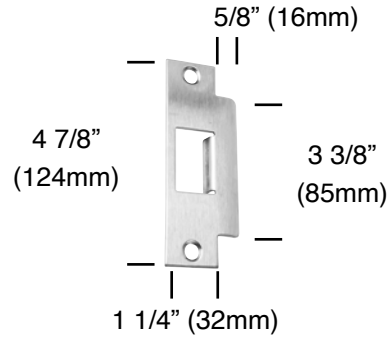

Mortise Strikes

STANDARD LIP

818

828

SHORT LIP

831

832

Double Door Strike (Sold separately)

720