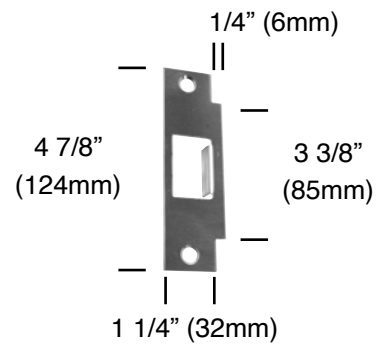

Mortise Strikes

STANDARD LIP

818

828

SHORT LIP

831

832

Double Door Strike (Sold separately)

720