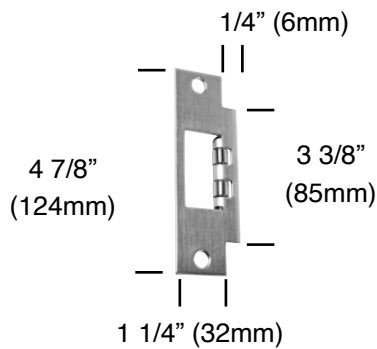

Mortise Strikes

STANDARD LIP

818

828

SHORT LIP

831

832

Double Door Strike (Sold separately)

720