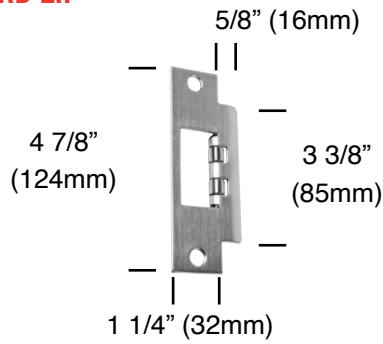

Mortise Strikes

STANDARD LIP

818

828

SHORT LIP

831

832

Double Door Strike (Sold separately)

720