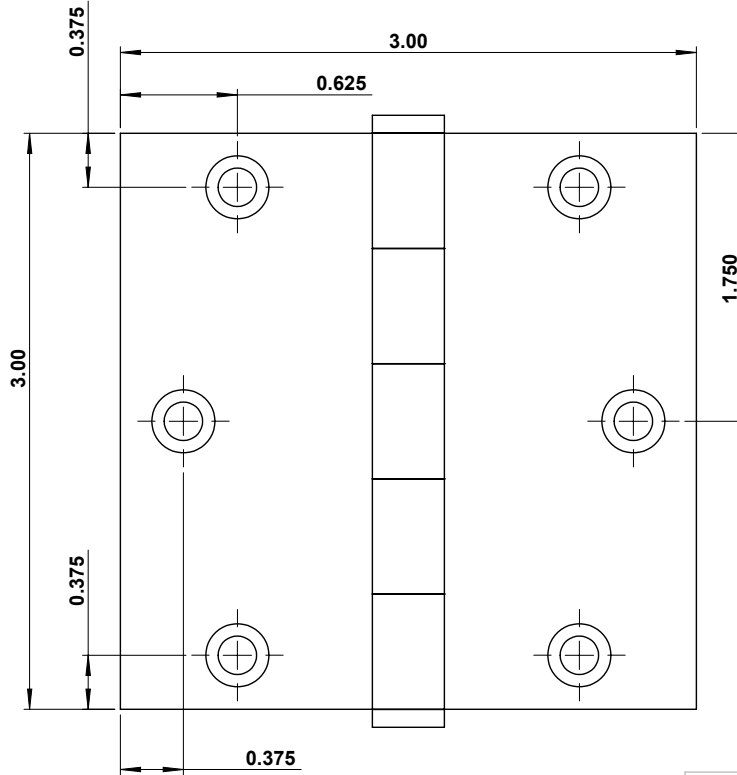

SOLID BRASS HINGES

LH3030 3" X 3"

Finishes: 3, 4, 5, 15, 15B, 26, 10B, 17A, 19

GENERAL TOL
LINEAR