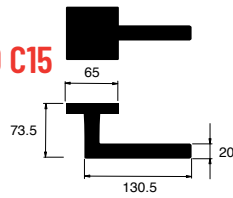

# LOCKSETS

**136 MUNA C15**

**423 MIRO C15**

**002 HOUSTON SQ C15**

**167 VANCOUVER C15**

**126 STELLA C19**

**119 LOGAN SQ C19**

**156 WINNIPEG C15**