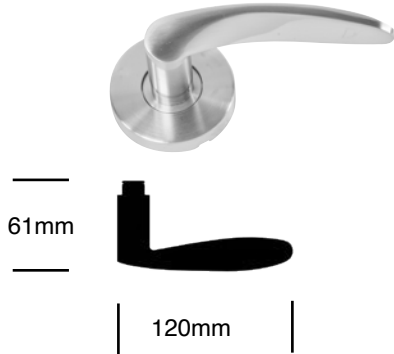

LOCKSETS

3000 Series Designer Lever Designs

101 MATISSE*

102 PICASSO*

113 DALI*

116 MONDRIAN*

119 LOGAN

126 STELLA

* Note: Handed lever