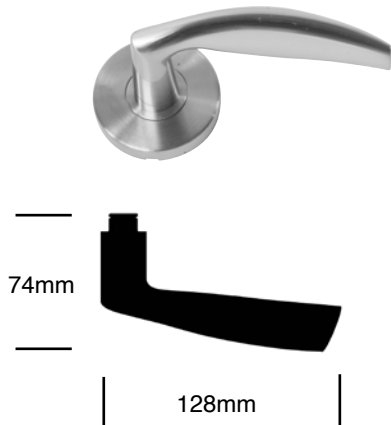

LOCKSETS

3000 Series Designer Lever Designs

101 MATISSE*

102 PICASSO*

113 DALI*

116 MONDRIAN*

119 LOGAN

126 STELLA

* Note: Handed lever