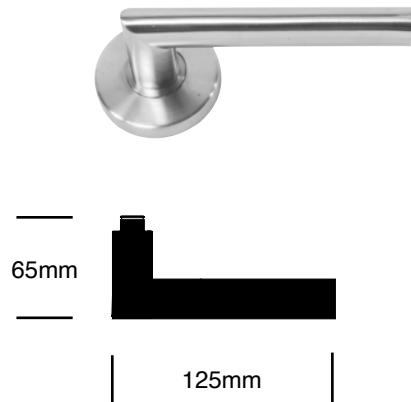

LOCKSETS

3000 Series Designer Lever Designs

101 MATISSE*

102 PICASSO*

113 DALI*

116 MONDRIAN*

119 LOGAN

126 STELLA

* Note: Handed lever