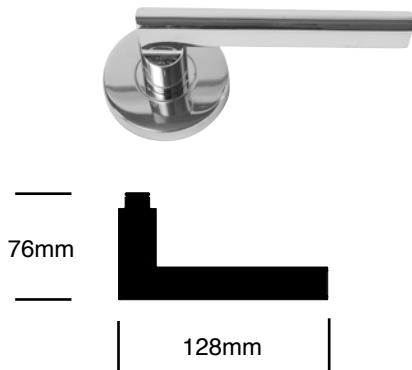

LOCKSETS

3000 Series Designer Lever Designs

101 MATISSE*

102 PICASSO*

113 DALI*

116 MONDRIAN*

119 LOGAN

126 STELLA

* Note: Handed lever