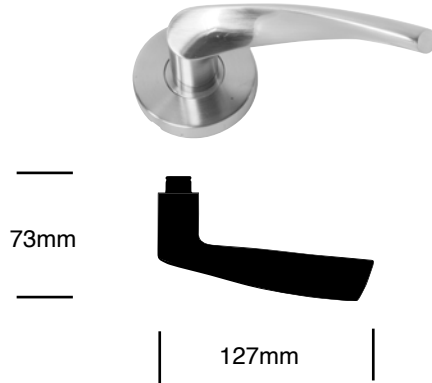

LOCKSETS

3000 Series Designer Lever Designs

101 MATISSE*

102 PICASSO*

113 DALI*

116 MONDRIAN*

119 LOGAN

126 STELLA

* Note: Handed lever