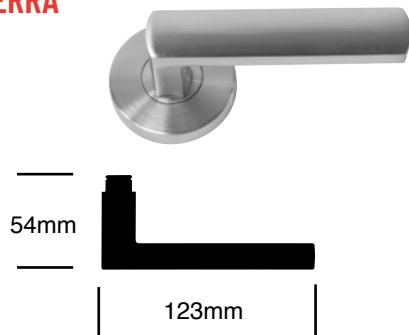

LOCKSETS

3000 Series

Tubular

136 MUNA

167 VANCOUVER

204 WAVE

208 AQUIS*

420 BELLA*

423 MIRO

422 SERRA

156 WINNIPEG

* Note: Handed lever