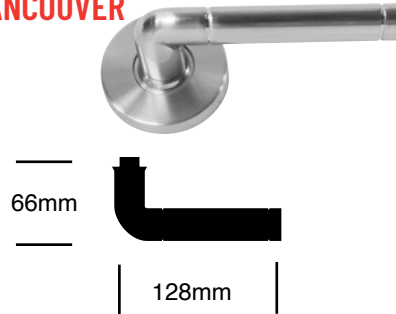

LOCKSETS

3000 Series

Tubular

136 MUNA

167 VANCOUVER

204 WAVE

208 AQUIS*

420 BELLA*

423 MIRO

422 SERRA

156 WINNIPEG

* Note: Handed lever