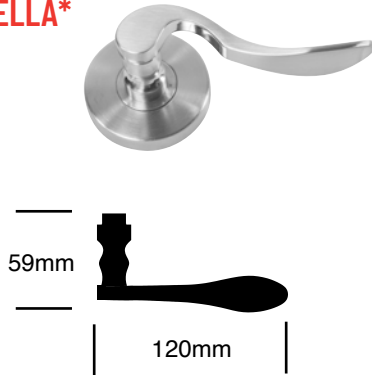

LOCKSETS

3000 Series

Tubular

136 MUNA

167 VANCOUVER

204 WAVE

208 AQUIS*

420 BELLA*

423 MIRO

422 SERRA

156 WINNIPEG

* Note: Handed lever