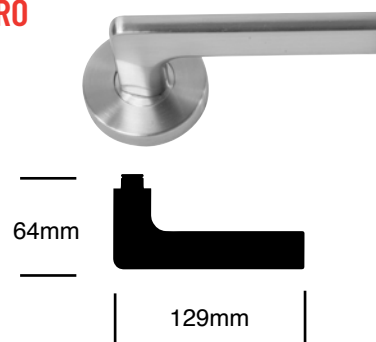

LOCKSETS

3000 Series

Tubular

136 MUNA

167 VANCOUVER

204 WAVE

208 AQUIS*

420 BELLA*

423 MIRO

422 SERRA

156 WINNIPEG

* Note: Handed lever