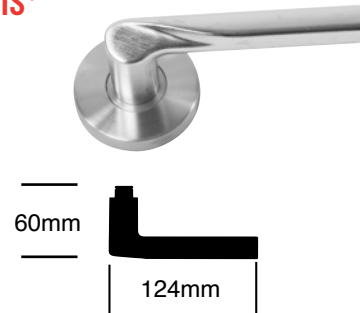

LOCKSETS

3000 Series

Tubular

136 MUNA

167 VANCOUVER

204 WAVE

208 AQUIS*

420 BELLA*

423 MIRO

422 SERRA

156 WINNIPEG

* Note: Handed lever