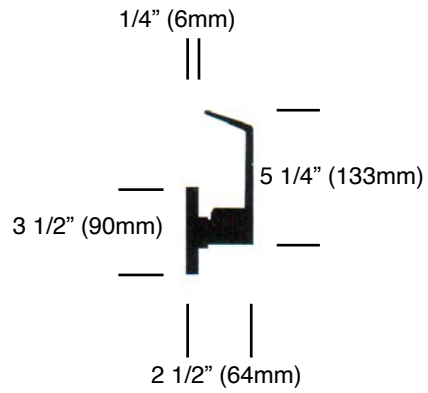

LOCKSETS

LAWRENCEHARDWARE.COM

5000 Series

Grade 1

Cylindrical

201

LEVER DESIGNS

L LEVER

R LEVER