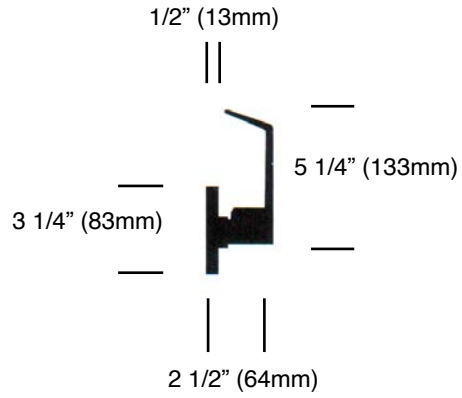

LOCKSETS

LAWRENCEHARDWARE.COM

5300 Series

Grade 2

Cylindrical

209

LEVER DESIGNS

L LEVER