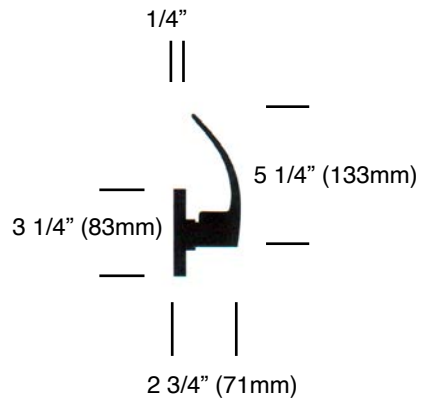

LOCKSETS

LAWRENCEHARDWARE.COM

5300 Series

Grade 2

Cylindrical

209

LEVER DESIGNS

L LEVER

R LEVER

G LEVER