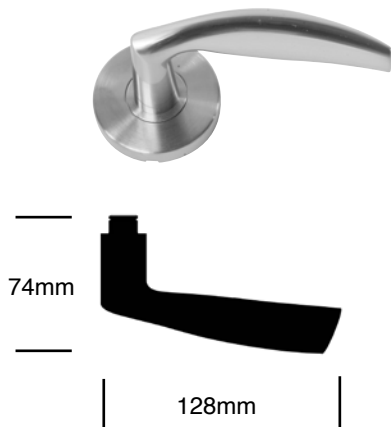

LOCKSETS

5300T SERIES DESIGNER LEVER DESIGNS

101 MATISSE*

102 PICASSO*

113 DALI*

116 MONDRIAN*

119 LOGAN

126 STELLA

* Note: Handed lever