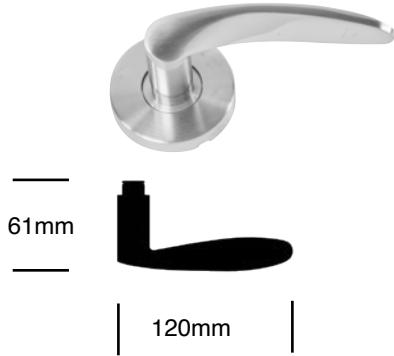

LOCKSETS

5300T SERIES DESIGNER LEVER DESIGNS

101 MATISSE*

102 PICASSO*

113 DALI*

116 MONDRIAN*

119 LOGAN

126 STELLA

* Note: Handed lever