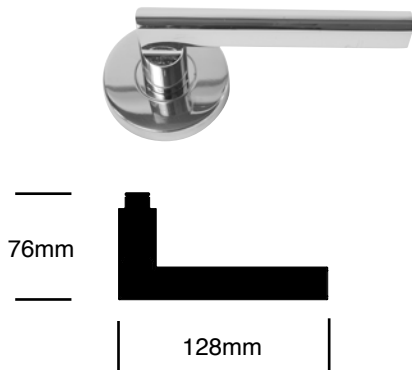

LOCKSETS

5300T SERIES DESIGNER LEVER DESIGNS

101 MATISSE*

102 PICASSO*

113 DALI*

116 MONDRIAN*

119 LOGAN

126 STELLA

* Note: Handed lever