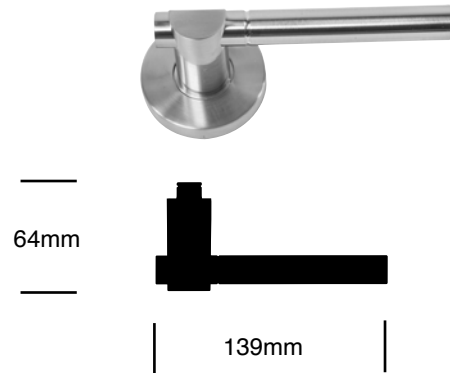

LOCKSETS

5300T SERIES DESIGNER LEVER DESIGNS

101 MATISSE*

102 PICASSO*

113 DALI*

116 MONDRIAN*

119 LOGAN

126 STELLA

* Note: Handed lever