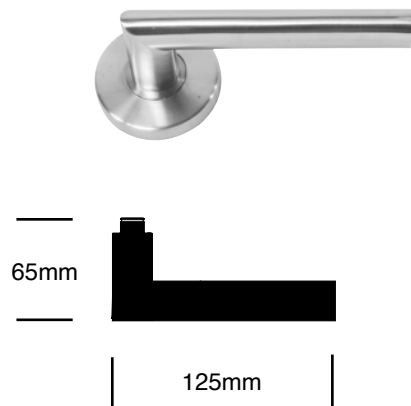

LOCKSETS

5300T SERIES DESIGNER LEVER DESIGNS

101 MATISSE*

102 PICASSO*

113 DALI*

116 MONDRIAN*

119 LOGAN

126 STELLA

* Note: Handed lever