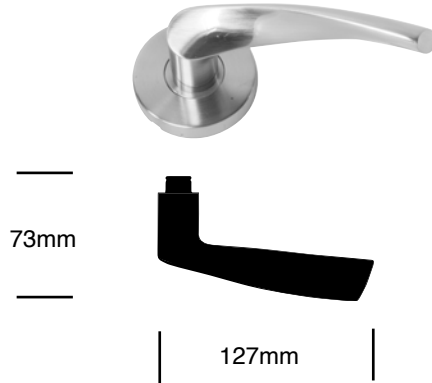

LOCKSETS

5300T SERIES DESIGNER LEVER DESIGNS

101 MATISSE*

102 PICASSO*

113 DALI*

116 MONDRIAN*

119 LOGAN

126 STELLA

* Note: Handed lever