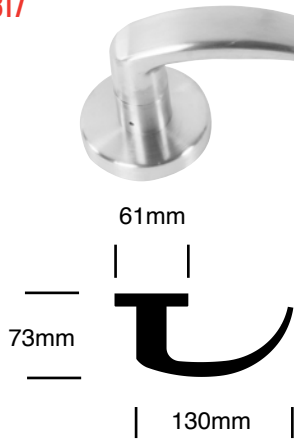

LOCKSETS

LAWRENCEHARDWARE.COM

8700 Series

Grade 1

Mortise

223

8700 SERIES STANDARD LEVER DESIGNS

L815

L816

L817

L818

L819

BALL KNOB