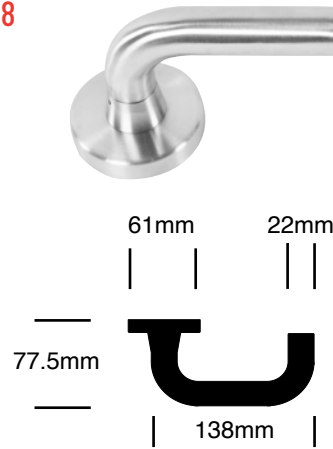

LOCKSETS

LAWRENCEHARDWARE.COM

8700 Series

Grade 1

Mortise

223

8700 SERIES STANDARD LEVER DESIGNS

L815

L816

L817

L818

L819

BALL KNOB