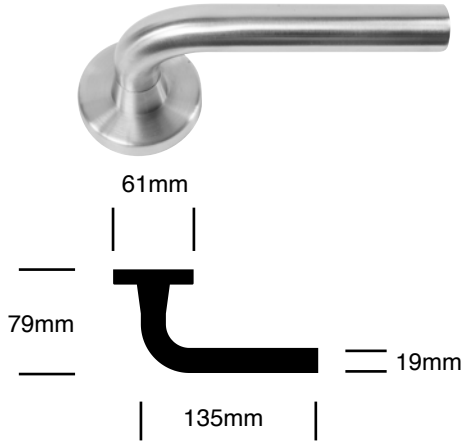

LOCKSETS

LAWRENCEHARDWARE.COM

8700 Series

Grade 1

Mortise

223

8700 SERIES STANDARD LEVER DESIGNS

L815

L816

L817

L818

L819

BALL KNOB