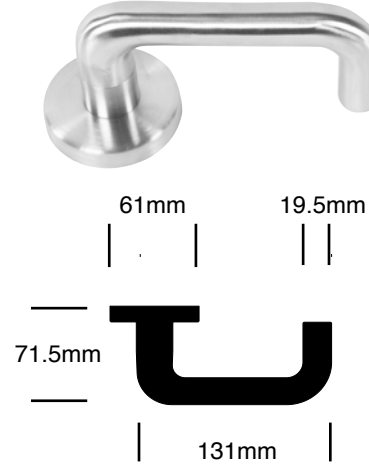

LOCKSETS

LAWRENCEHARDWARE.COM

8700 Series

Grade 1

Mortise

223

8700 SERIES STANDARD LEVER DESIGNS

L815

L816

L817

L818

L819

BALL KNOB