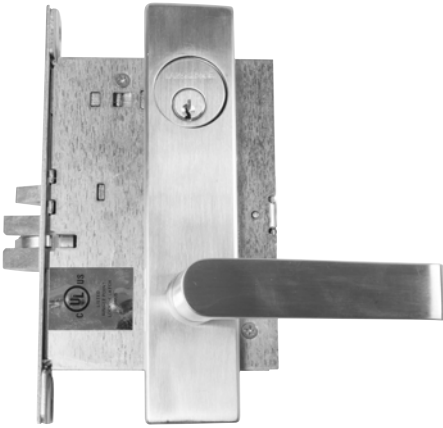

Escutcheon Plates

ESC1 OUTSIDE

1 3/4" (44mm) WIDE x 7 15/16"
(202mm) HIGH x 7/16" (11mm) THICK

ESC1 INSIDE

NOTE: ESCUTCHEONS AVAILABLE FOR ALL FUNCTIONS