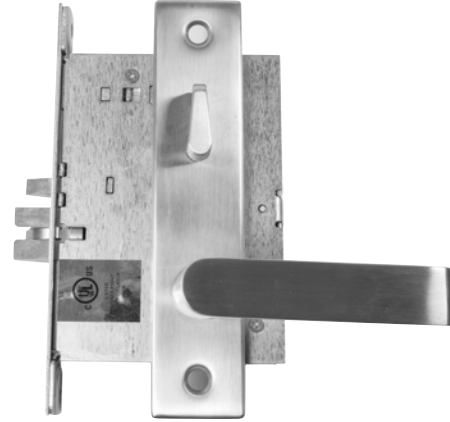

Escutcheon Plates

ESC1 OUTSIDE

1 3/4" (44mm) WIDE x 7 15/16"
(202mm) HIGH x 7/16" (11mm) THICK

ESC1 INSIDE

NOTE: ESCUTCHEONS AVAILABLE FOR ALL FUNCTIONS