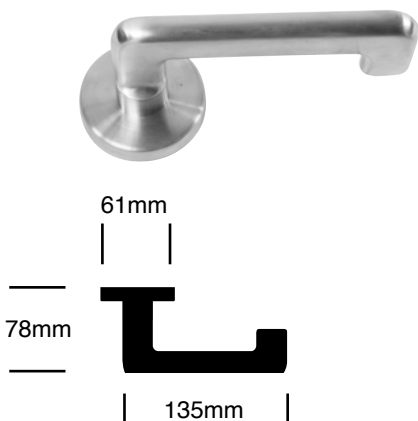

LOCKSETS

LAWRENCEHARDWARE.COM

8700 Series

Grade 1

Mortise

8700 SERIES STANDARD LEVER DESIGNS

L801 (HOLLOW)

L802 (HOLLOW)

L811

L812

L813

L814