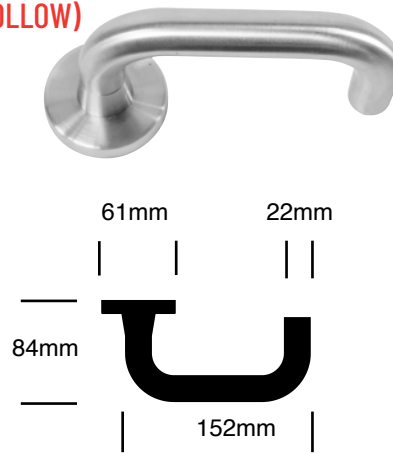

LOCKSETS

LAWRENCEHARDWARE.COM

8700 Series

Grade 1

Mortise

8700 SERIES STANDARD LEVER DESIGNS

L801 (HOLLOW)

L802 (HOLLOW)

L811

L812

L813

L814