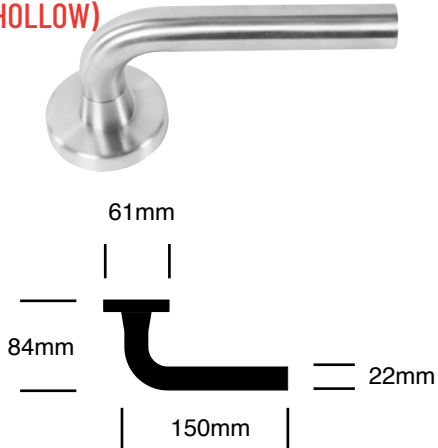

LOCKSETS

LAWRENCEHARDWARE.COM

8700 Series

Grade 1

Mortise

8700 SERIES STANDARD LEVER DESIGNS

L801 (HOLLOW)

L802 (HOLLOW)

L811

L812

L813

L814