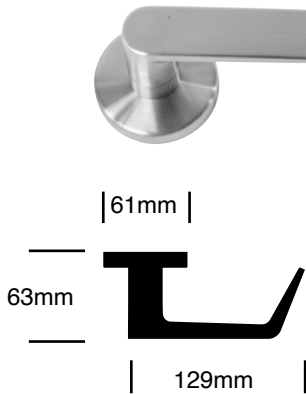

LOCKSETS

LAWRENCEHARDWARE.COM

8700 Series

Grade 1

Mortise

8700 SERIES STANDARD LEVER DESIGNS

L801 (HOLLOW)

L802 (HOLLOW)

L811

L812

L813

L814