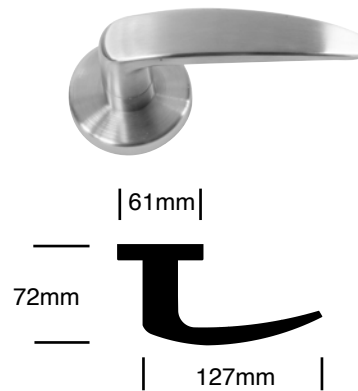

LOCKSETS

LAWRENCEHARDWARE.COM

8700 Series

Grade 1

Mortise

8700 SERIES STANDARD LEVER DESIGNS

L801 (HOLLOW)

L802 (HOLLOW)

L811

L812

L813

L814